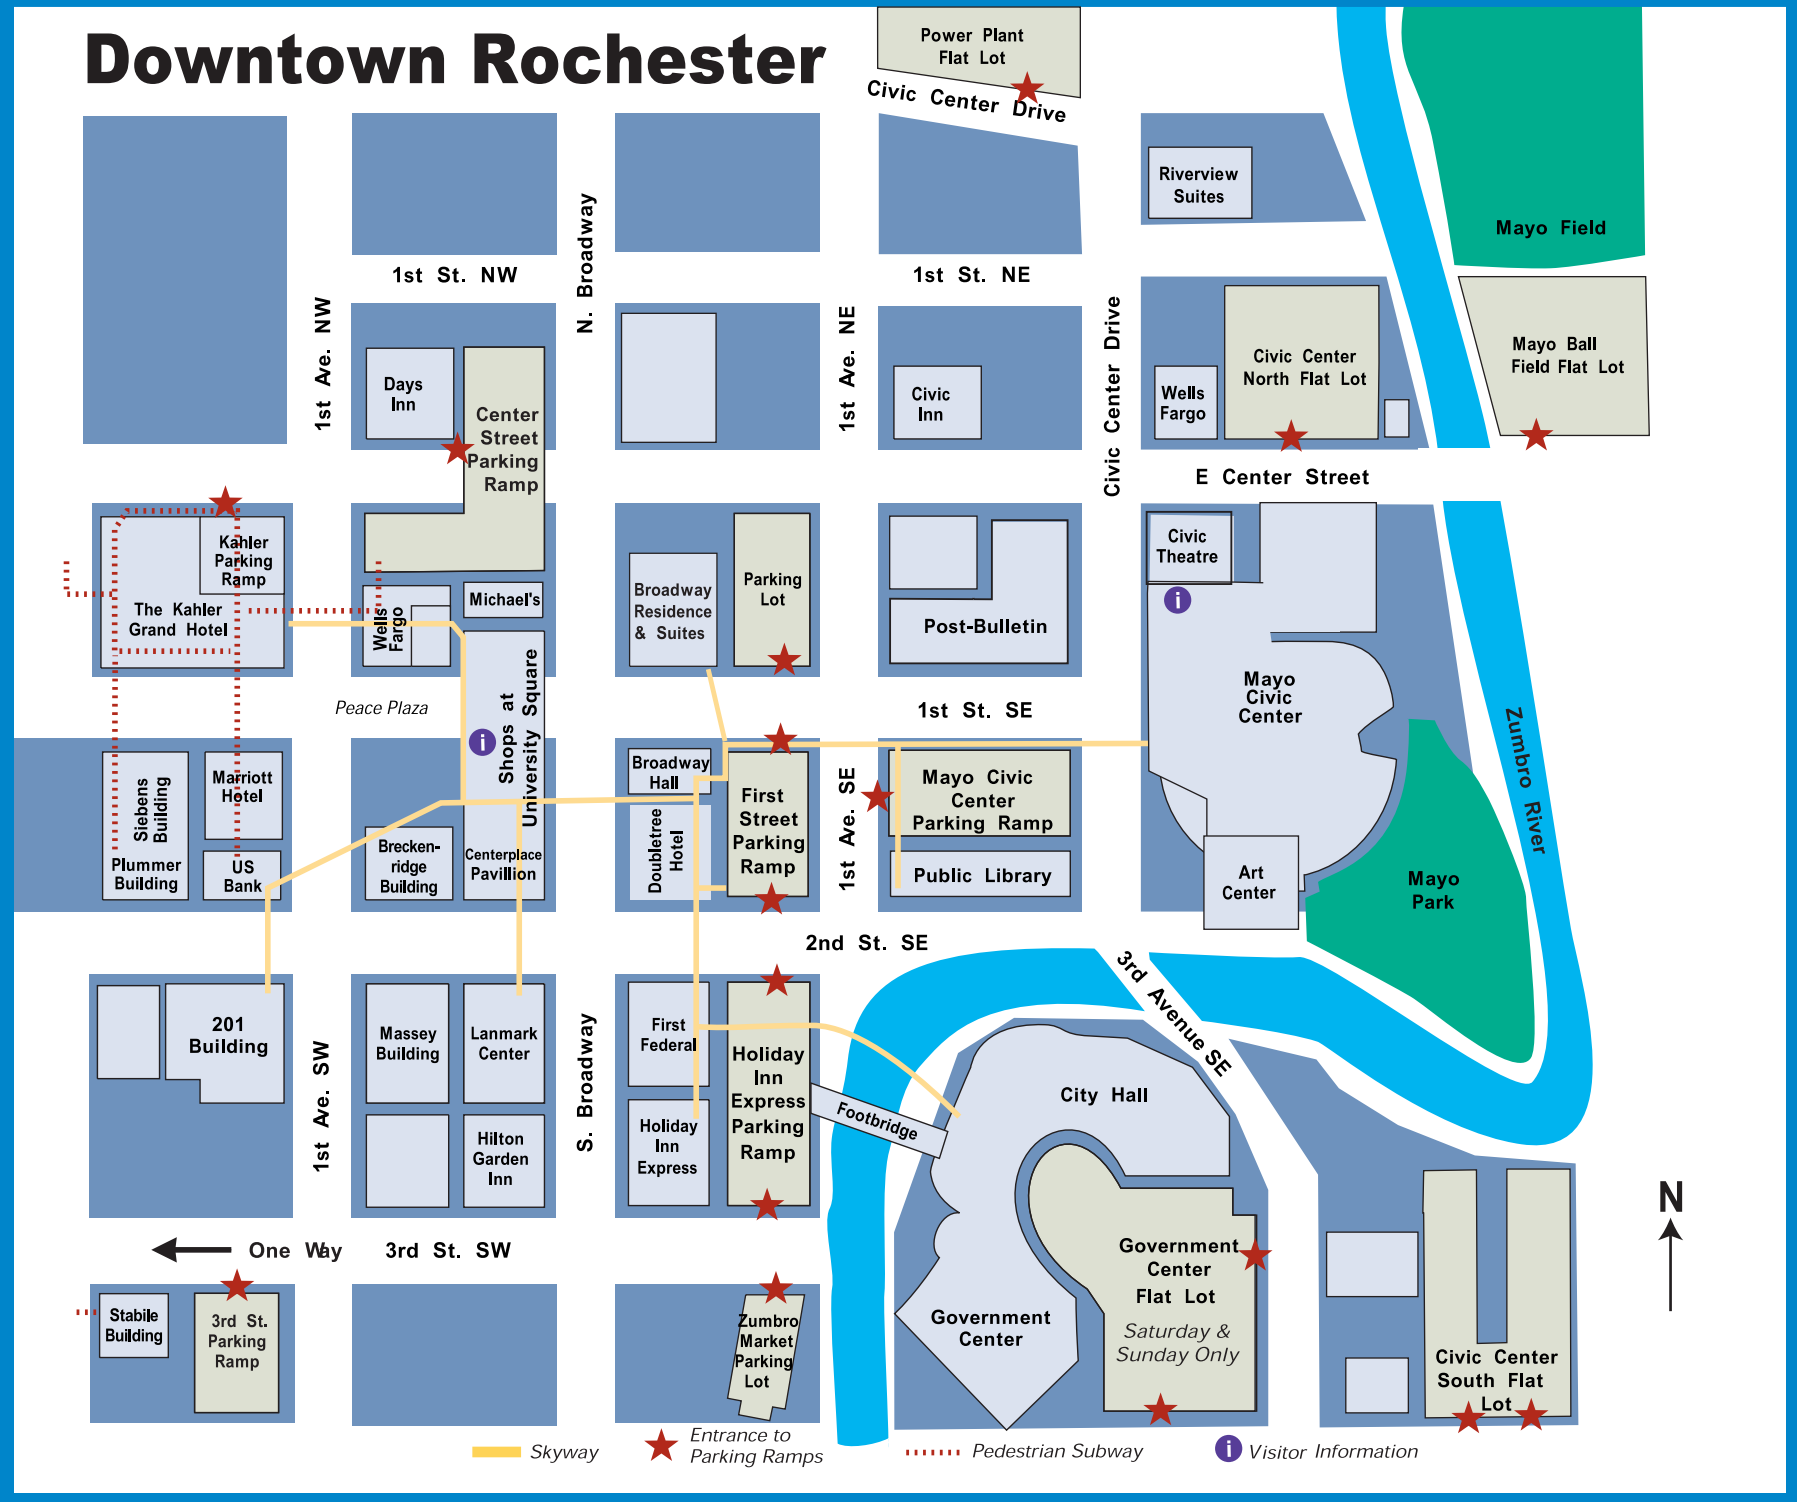

# Downtown Rochester

— Skyway

★ Entrance to Parking Ramps

⋯ Pedestrian Subway

i Visitor Information